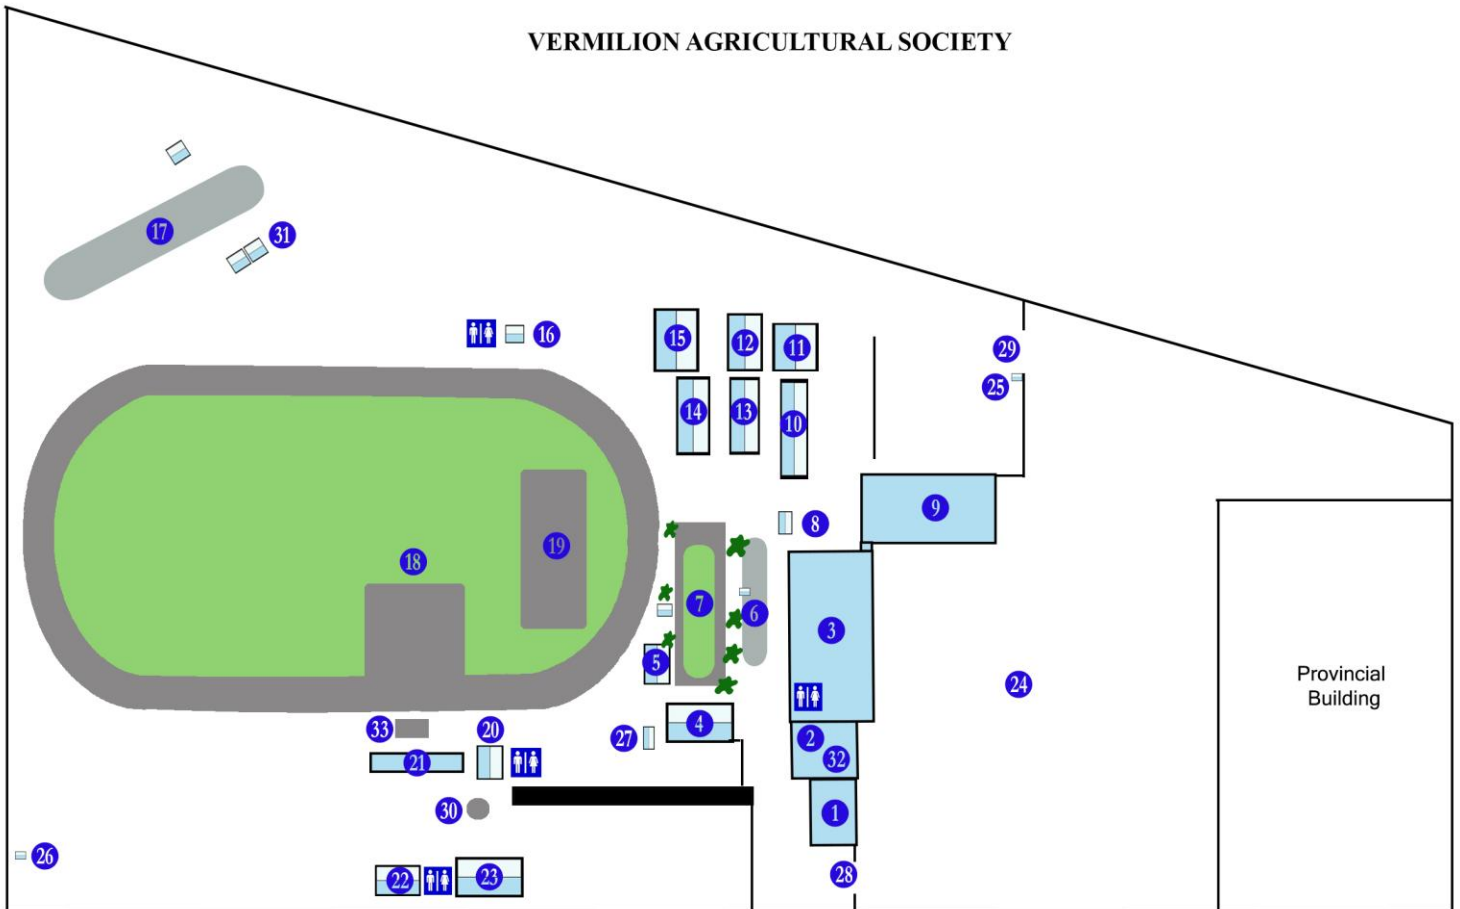

VERMILION AGRICULTURAL SOCIETY

1	Curling Rink	18	Main Track
2	Ag. Society Office/Board Room	19	Team Roping Track
3	Stadium	20	Public Washrooms
4	Heritage Pavilion	21	Grandstand/Anglican & Cold Booth
5	Old MacDonald's Barn	22	Old Timer's Cabin
6	Beef Ring	23	Atco Building
7	Sand Ring	24	Parking Lot
8	United Church Booth	25	North Gate Ticket Booth
9	Arena	26	West Gate Ticket Booth
10	Sheep Barn	27	Food Booth
11	Beef Barn	28	Main Gate
12	Heavy Horse Barn	29	North Gate
13	Heavy Horse Barn	30	LMG Train Station
14	Light Horse Barn	31	Tractor Pull Booth
15	Light Horse Barn	32	Reunion Hall (Above Ag. Office)
16	Wash Up	33	Stage
17	Tractor Pull Track	34	